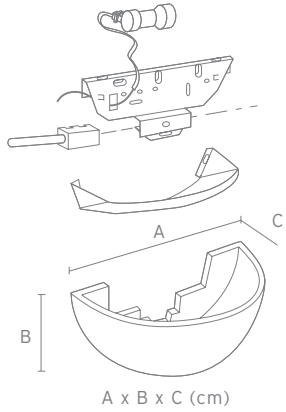

L504

DUROPOLYMER®
30,5 x 15 x 15 cm