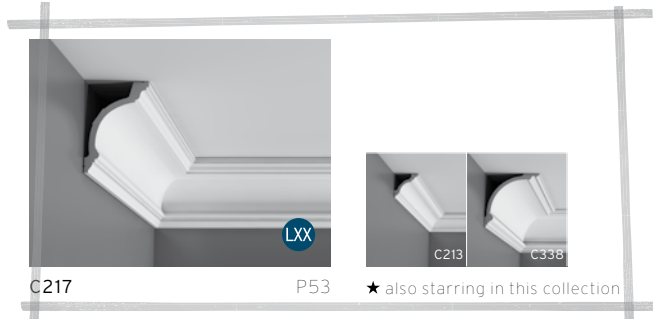

C217

P53

★ also starring in this collection

*Dressing Lady...
Cambridge*