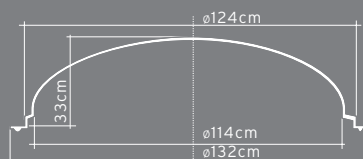

F10
PUROTOUCH®
11 x max. diam. 89,5

LXX

F11
PUROTOUCH®
9,5 x max. diam. 74,5

LXX

F12
PUROTOUCH®
33 x max. diam. 132

LXX