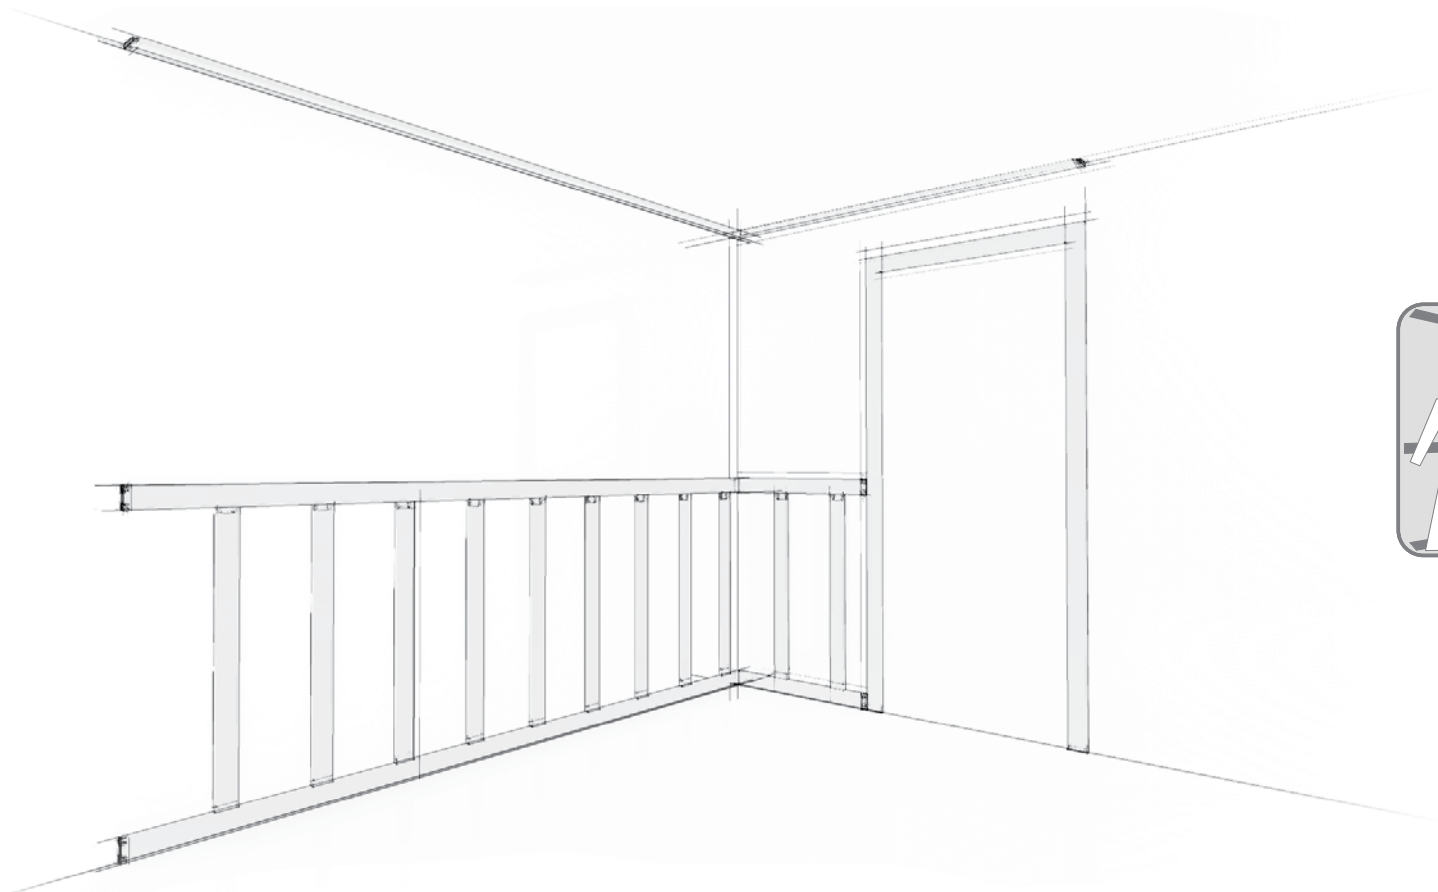

Nowe profile Axxent są multifunkjonalne i mogą być wykorzystywane do różnych zastosowań.

Новые профили Аххент многофункциональны и могут быть использованы для различных интерьерных задач.

أصناف أوزاك أكسنت الجديدة متعددة الإستعمالات.

Les nouveaux produits Axxent sont multifonctionnels et peuvent être utilisés pour plusieurs applications.

The new Axxent profiles are multifunctional and can be used for a variety of applications.