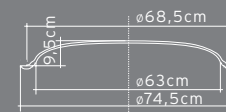

F12
PUROTOUCH®
33 x max. diam. 132

LXX